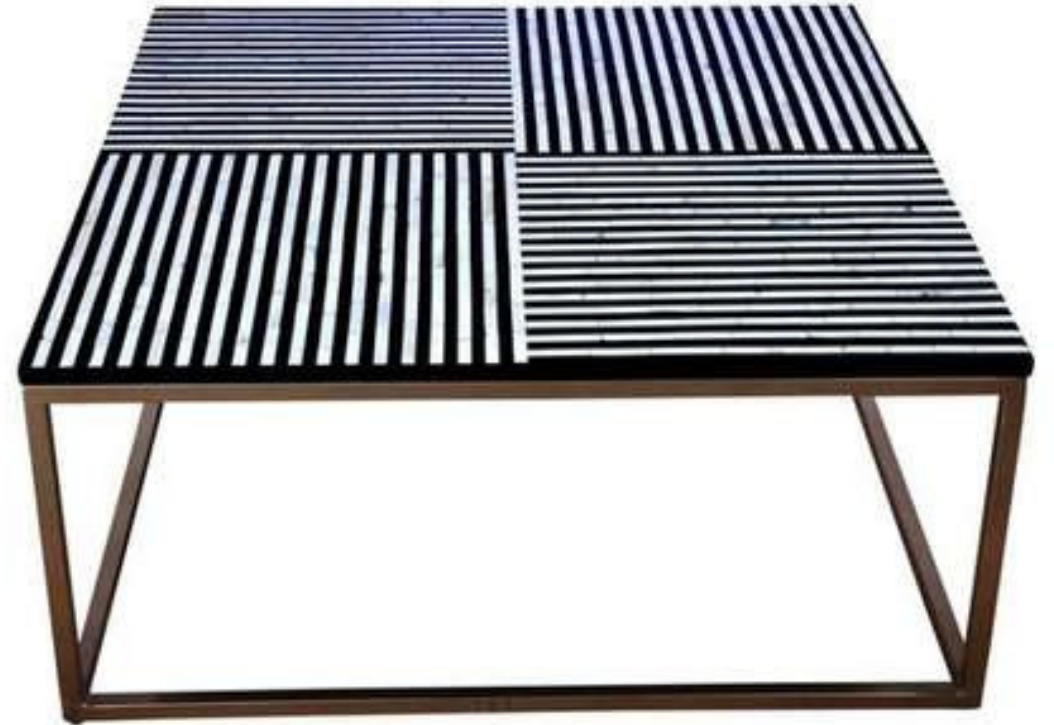

- BONE INLAY BEDSIDE TABLE
- TOTAL HEIGHT - 45.7CM (18 INCHES) (1.5 FEET)
- TOTAL DIAMETER - 88.9 CM (35 INCHES) (2.9 FEET)

BONE INLAY ROUND COFFEE TABLE

BONE INLAY COFFEE TABLE

- BONE FTD Designed
- BLK
- 110X45X80 CM

- BONE FTD Designed
- BLK ZIGZAG
- 110X45X80 CM

BONE INLAY COFFEE TABLE

- BONE FTD
- Designed BLK
- ZIGZAG

BONE INLAY COFFEE TABLE

- BONE FTD RECTANGLE
- COFFEE TABLE FLORAL
- BLACK
- 100X60 X 40 CM

- BONE FTD SQUARE
- COFFEE TABLE FLORAL
- GREY
- 90x90x45 CM