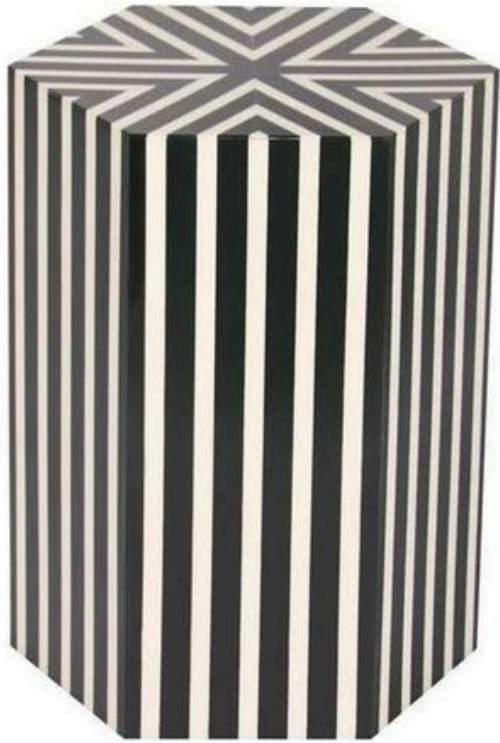

“Step into the elegance of our signature bone inlay furniture catalog, where sophistication meets craftsmanship in every piece.”

What is Bone Inlay?

- Bone inlay is a technique that involves fixing intricate, hand-carved pieces of camel bone and/or mother-of-pearl into a wooden frame. The frame is filled with an uncolored or colored resin.
- The art of bone inlay began in the royal palaces of Rajasthan where Maharajas commissioned extravagant inlay furniture pieces. Bone inlay can be found in cabinets, chests, tables, chairs, mirrors, lamps, and more!

“All our pieces are made-to-order and hand-made. We ensure each and every single one reflects the passion and skill we spent time developing and perfecting.”

BONE INLAY ZIGZAG MINI BEDSIDE TABLE

BONE INLAY ZIGZAG MINI BEDSIDE TABLE

BONE INLAY ZIGZAG MINI BEDSIDE TABLE

BONE INLAY ZIGZAG BEDSIDE TABLE

- BONE FTD CHEST ZIGZAG
- BLK & WHITE
- 14X14X20"

- BONE FTD CHEST ZIGZAG
- BLK & WHITE
- 14X14X20"

- BONE FTD CHEST ZIGZAG
- BLK & WHITE
- 14X14X20"

BONE INLAY BEDSIDE TABLE

- SIDE TABLE
- AVAILABLE IN BLACK & WHITE
- 14X14X21"

- SIDE TABLE
- AVAILABLE IN BLACK & GRAY & WHITE
- 14X14X22"

- BLK & WHITE ZIGZAG
BEDSIDE TABLE
- 20X20X19"

BONE INLAY BEDSIDE TABLE