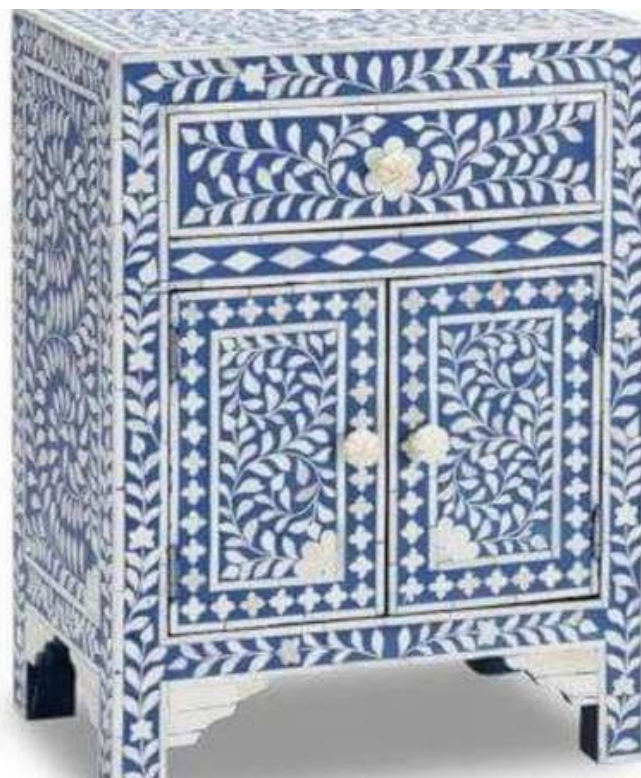

- 1 DRAWER 2 DOOR BEDSIDE TABLE
- GEOMETRIC PATTERN ROYAL BLUE
- 60X40X65 CM