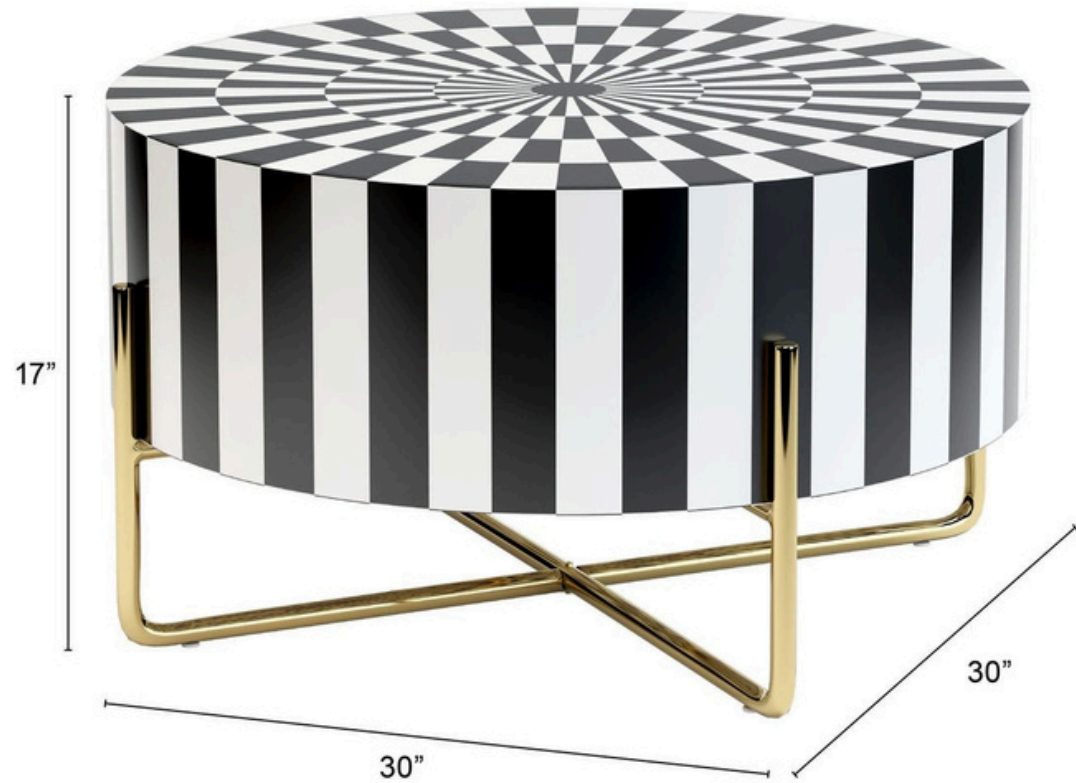

- BONE FTD CHEST
COFFEE TABLE THICK
ZIGZAG
- 38x38x17"

BONE INLAY ROUND COFFEE TABLE

- BONE INLAY BEDSIDE TABLE
- TOTAL HEIGHT - 45.7CM (18 INCHES) (1.5 FEET)
- TOTAL DIAMETER - 88.9 CM (35 INCHES) (2.9 FEET)

- BONE INLAY BEDSIDE TABLE
- TOTAL HEIGHT - 45.7CM (18 INCHES) (1.5 FEET)
- TOTAL DIAMETER - 88.9 CM (35 INCHES) (2.9 FEET)

BONE INLAY ROUND COFFEE TABLE

BONE INLAY COFFEE TABLE

- BONE FTD Designed
- BLK
- 110X45X80 CM

- BONE FTD Designed
- BLK ZIGZAG
- 110X45X80 CM

BONE INLAY COFFEE TABLE

- BONE FTD
- Designed BLK
- ZIGZAG

BONE INLAY COFFEE TABLE

- BONE FTD RECTANGLE
- COFFEE TABLE FLORAL
- BLACK
- 100X60 X 40 CM

- BONE FTD SQUARE
- COFFEE TABLE FLORAL
- GREY
- 90x90x45 CM