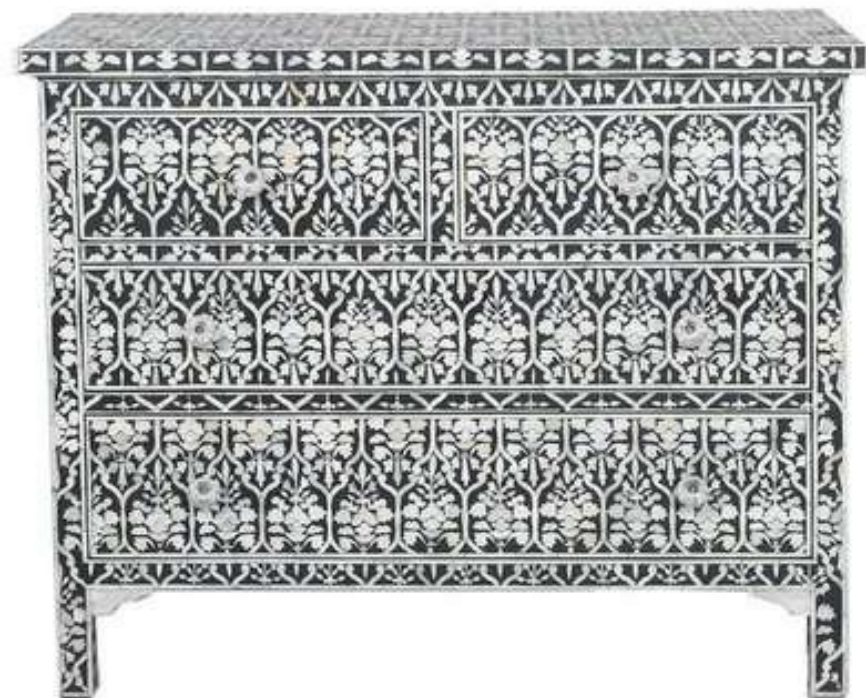

BONE INLAY CONSOLE TABLE

- BONE FTD CHEST OF 3
  DRAWER POPPY DESIGN
- 110X50X85 CM