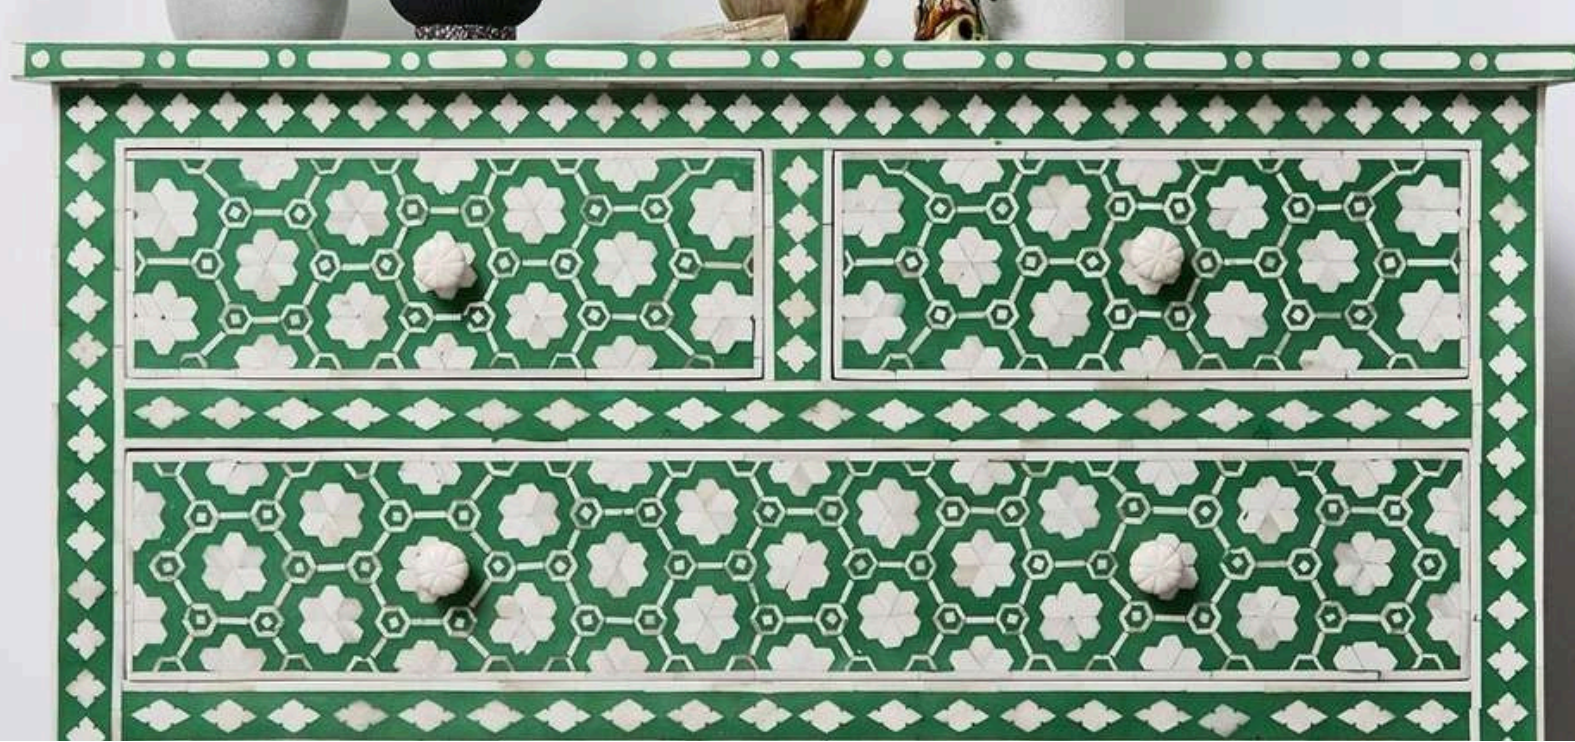

Kritima, where decor becomes poetry and furniture becomes art.

ABOUT US

KRITIMA, an esteemed provider of exquisite bone inlay furniture in India, crafts each product with meticulous detail, transforming them into captivating works of art. Our pieces showcase intricate bone inlay work, utilizing ancient decorative techniques that involve embedding delicately hand-carved bone pieces onto the surface. The results yield striking patterns, ranging from floral and geometric designs to honeycomb, stripes, herringbone, and Moroccan bone inlay furniture. The diverse shades and materials employed add a touch of textured beauty, making our furniture truly extraordinary.

“Step into the elegance of our signature bone inlay furniture catalog, where sophistication meets craftsmanship in every piece.”

What is Bone Inlay?

- Bone inlay is a technique that involves fixing intricate, hand-carved pieces of camel bone and/or mother-of-pearl into a wooden frame. The frame is filled with an uncolored or colored resin.
- The art of bone inlay began in the royal palaces of Rajasthan where Maharajas commissioned extravagant inlay furniture pieces. Bone inlay can be found in cabinets, chests, tables, chairs, mirrors, lamps, and more!