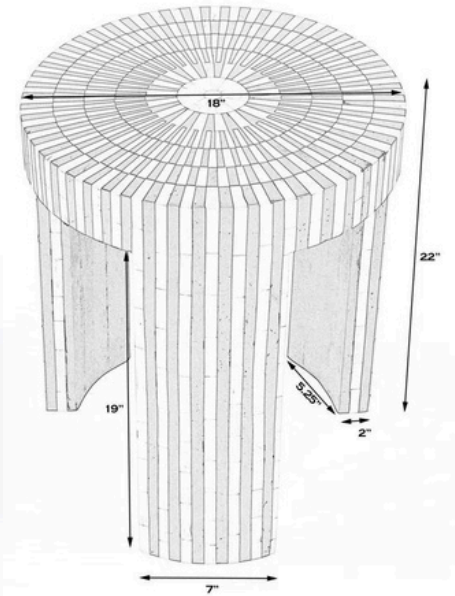

- BONE FTD CHEST
COFFEE TABLE THICK
ZIGZAG
- 38x38x17"

BONE INLAY ROUND COFFEE TABLE

- BONE INLAY BEDSIDE TABLE
- TOTAL HEIGHT - 45.7CM (18 INCHES) (1.5 FEET)
- TOTAL DIAMETER - 88.9 CM (35 INCHES) (2.9 FEET)

- BONE INLAY BEDSIDE TABLE
- TOTAL HEIGHT - 45.7CM (18 INCHES) (1.5 FEET)
- TOTAL DIAMETER - 88.9 CM (35 INCHES) (2.9 FEET)

BONE INLAY ROUND COFFEE TABLE

BONE INLAY COFFEE TABLE

- BONE FTD Designed
- BLK
- 110X45X80 CM

- BONE FTD Designed
- BLK ZIGZAG
- 110X45X80 CM

BONE INLAY COFFEE TABLE

- BONE FTD
- Designed BLK
- ZIGZAG

BONE INLAY COFFEE TABLE

- BONE FTD RECTANGLE
- COFFEE TABLE FLORAL
- BLACK
- 100X60 X 40 CM

- BONE FTD SQUARE
- COFFEE TABLE FLORAL
- GREY
- 90x90x45 CM