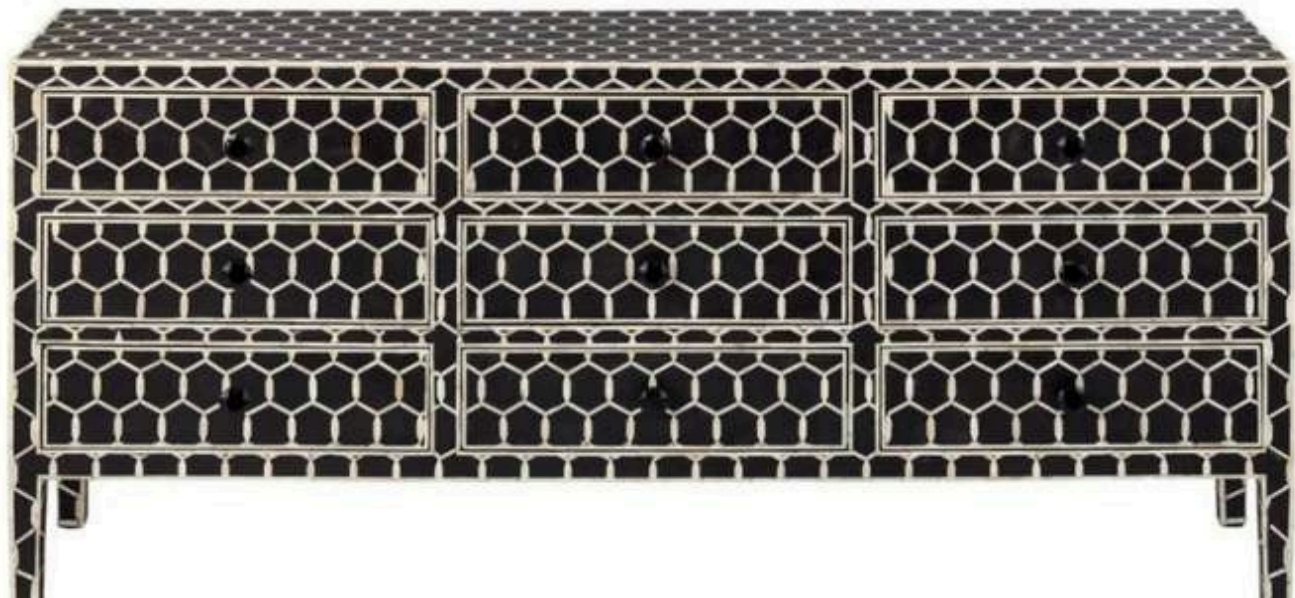

BONE INLAY SIDEBOARD

- BONE FTD CHEST OF 3
DRAWER SCROL FLORAL
- BLK
- 110X45X80 CM

- BONE FTD CHEST OF 3
DRAWER LATTIC GREY
- 110X45X80 CM

BONE INLAY SIDEBOARD

- BONE FTD CHEST OF 9 DRAWER
HEXAGONAL
- SIDEBOARD BLACK
- 160X45X80C M